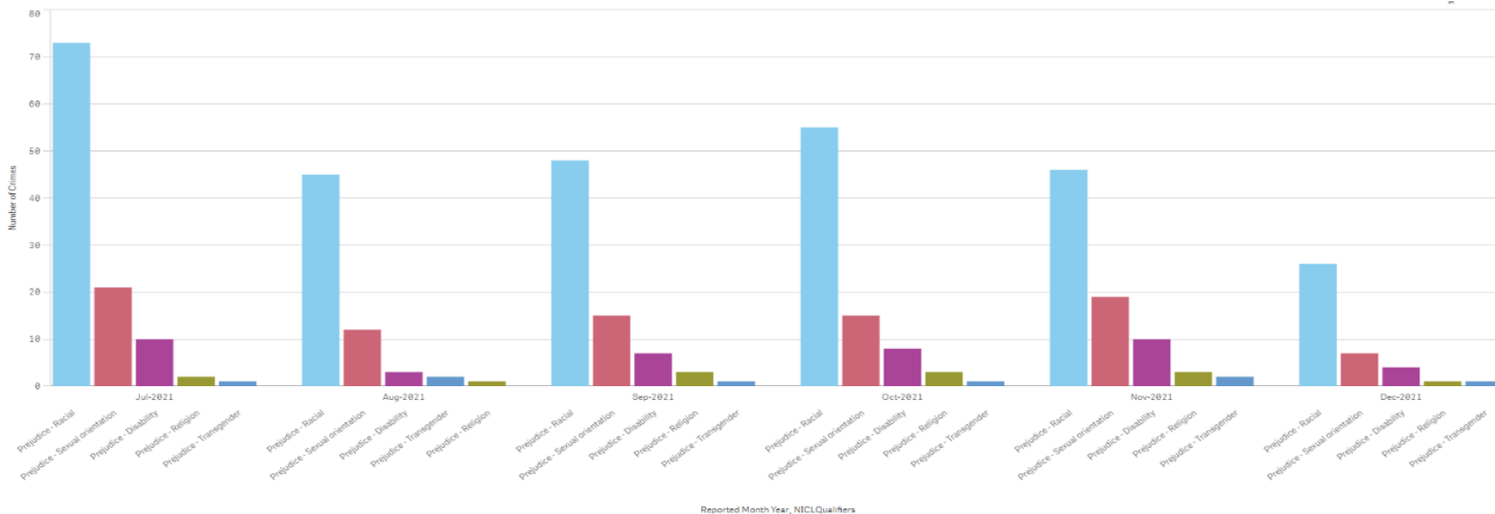

Performance – Hate Crime overview

Force

- Hate Crime across force in December has reported a decrease with only 36 crimes reported split across all 5 strands (versus avg of 66.8 over 24 month period). The decrease is reflected in all crimes across force, possibly attributed to reduced activity across the festive period.
- Due to restrictions since Covid pandemic, seasonal trends have been skewed, however across Racial and Sexual orientation strands (strands with more notable volumes) are showing signs of returning to expected seasonal highs and lows.

Force Hate Crime (6 months to December 2021)

Royal Wootton Bassett CPT

	Number of Crimes	Change (n)	Change (%)
Total	26	9	6.30%
Prejudice – Racial	17	1	6.30%
Prejudice – Sexual orientation	7	6	600.0%
Prejudice - Disability	2	2	0.0%
Prejudice - Religion	0	-1	-100.0%
Prejudice - Transgender	0	0	0.0%

Year on year comparison November 2020 to December 2021 (note: an individual crime can be tagged with more than one prejudice type e.g. sexual orientation & transgender)